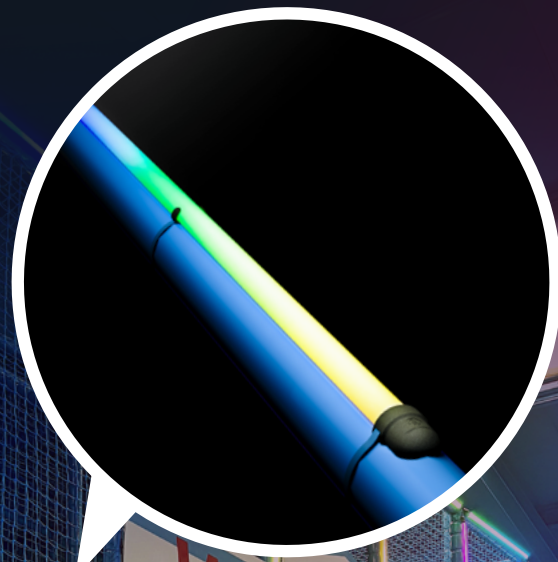

rugged.interactive

Introducing Rugged Lighting!

Transform your indoor play venue with Rugged Interactive's custom lighting solution.

Our dynamic, modular LED-based indoor lighting system is designed to elevate the play experience, create a premium feel and enhance gameplay.

- Exciting Lighting Effects
- Quick & Easy Installation
- Integration into Rugged Products
- Simple, Robust Wiring
- Long LED Runs
- Competitively Priced
- Rigorously Tested for Durability

www.rugged-interactive.com
sales@rugged-interactive.com
+44 1726 981 123

Turbo-charge your Freedom Gaming Arena!

Rugged Lighting seamlessly integrates with our Freedom Gaming tag system, responding to gameplay and scores.

Adding lighting to your Freedom Gaming arena boosts footfall, enhances design and increases the immersivity of the interactive experience by highlighting obstacles and entry zones and responding to gameplay to create excitement and energy.